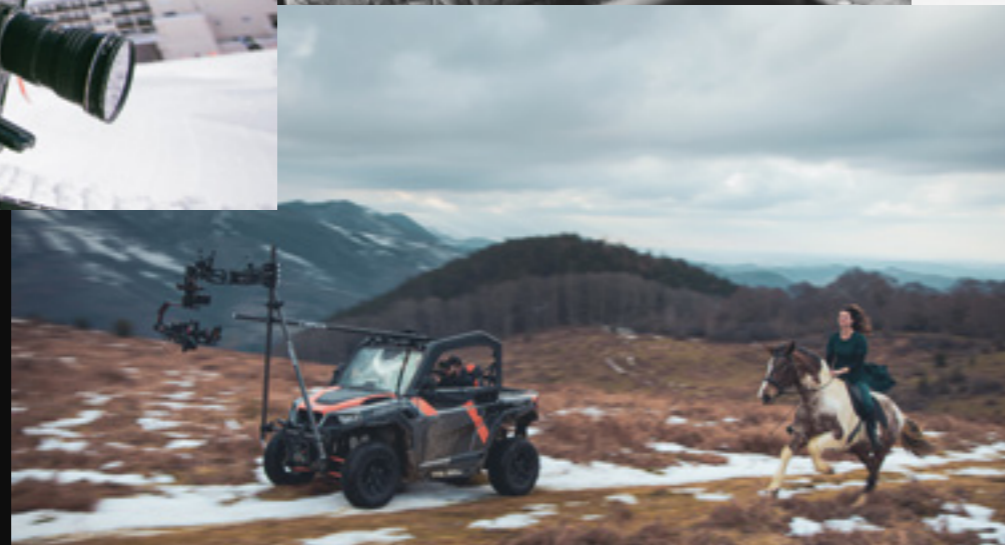

CAP4U4® / *Motion*

*CAPSUS MOTION specialises
in technical and artistic support for*

FILMING IN MOTION

*It has a network of highly qualified technicians and
equipment solutions to meet all types of*

AERIAL, TERRESTRIAL AND AQUATIC REQUIREMENTS