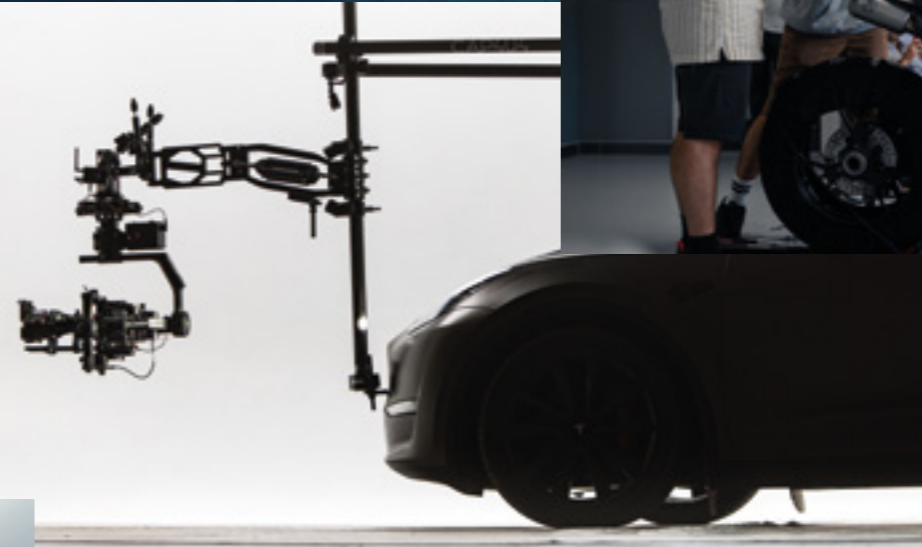

CAP4U4® / *Motion*

*CAPSUS MOTION specialises
in technical and artistic support for*

FILMING IN MOTION

*It has a network of highly qualified technicians and
equipment solutions to meet all types of*

AERIAL, TERRESTRIAL AND AQUATIC REQUIREMENTS